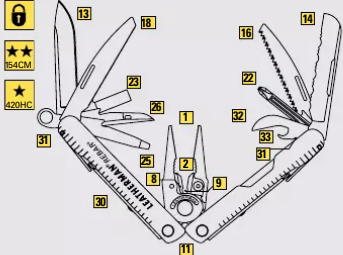

FULL-SIZE TOOL USER GUIDE

© 2012 LEATHERMAN TOOL GROUP, INC. 939765 0812

SIDEKICK®

WINGMAN®

REBAR®

CHARGE® TTI

CHARGE® AL

CHARGE® ALX