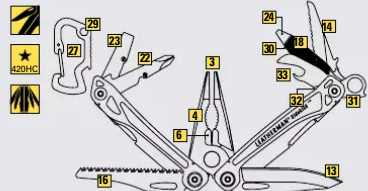

FULL-SIZE TOOL USER GUIDE

© 2012 LEATHERMAN TOOL GROUP, INC. 939765 0812

SIDEKICK®

WINGMAN®

REBAR®

CHARGE® TTI

CHARGE® AL

CHARGE® ALX