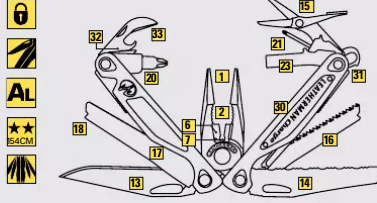

FULL-SIZE TOOL USER GUIDE

© 2012 LEATHERMAN TOOL GROUP, INC. 939765 0812

SIDEKICK®

WINGMAN®

REBAR®

CHARGE® TTI

CHARGE® AL

CHARGE® ALX