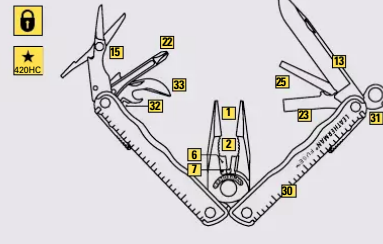

FULL-SIZE TOOL USER GUIDE

© 2012 LEATHERMAN TOOL GROUP, INC. 939765 0812

SIDEKICK®

WINGMAN®

REBAR®

CHARGE® TTI

CHARGE® AL

CHARGE® ALX

WAVE®

BLAST®

FUSE®

KICK®