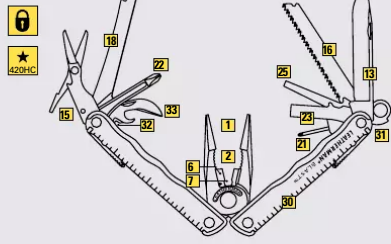

FULL-SIZE TOOL USER GUIDE

© 2012 LEATHERMAN TOOL GROUP, INC. 939765 0812

SIDEKICK®

WINGMAN®

REBAR®

CHARGE® TTI

CHARGE® AL

CHARGE® ALX

WAVE®

BLAST®

FUSE®

KICK®